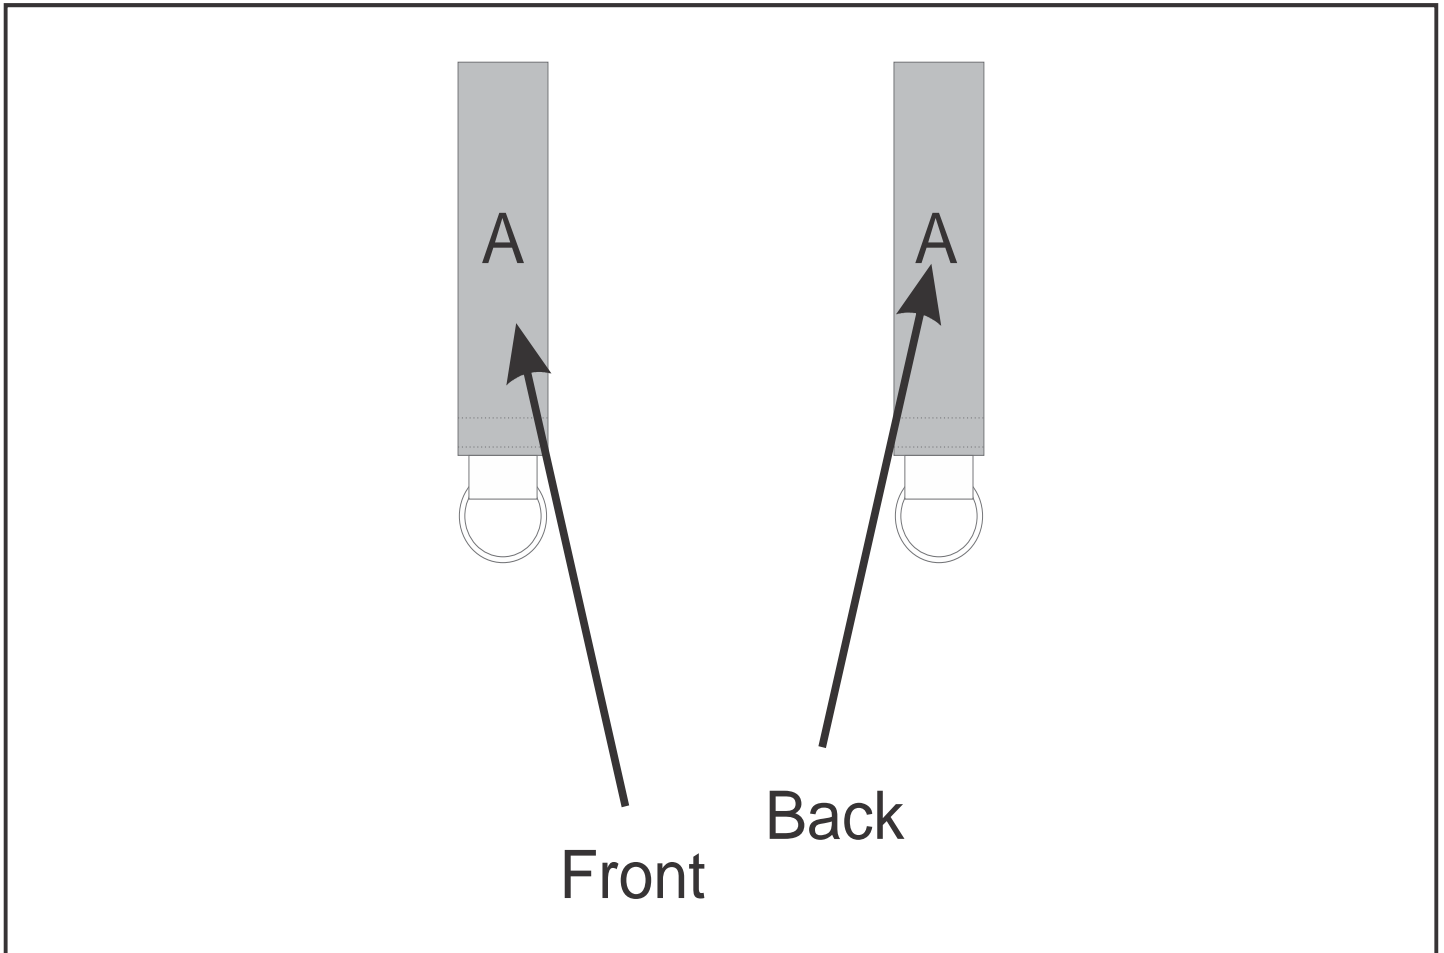

# PP-HP-10-G

Hoppla Two Ocean Neoprene Wrist Keyring

## Need to know:

- Includes 1-Position Sublimation (setup fees apply)
- Please Note: We cannot guarantee 100% logo Alignment on all Brandable Panels.

## Branding Options:

Position	Branding Method (Branding Code)	No. of Colours	Dimension
A	Custom Sublimation A (CPSUB-A)	Full Colour	272mm wide x 42mm high